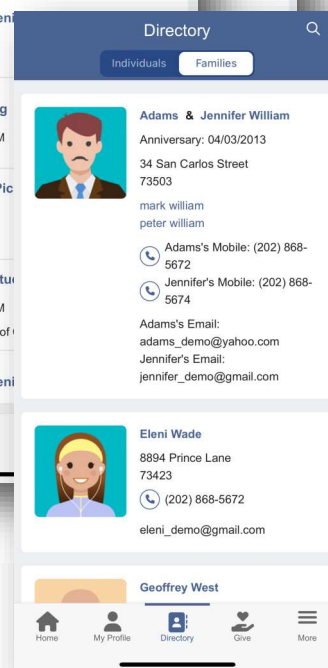

# CHURCH CONNECT

**OUR NEW CHURCH DIRECTORY...AND  
A NEW APP TO BRING US TOGETHER**

## What's in the new app?

- Online and updated **church directory** for members
- Add yourself and **make changes to your own info**
- Keep your **photos updated** easily
- **New printed directories** coming

## How do I get my info into the new directory?

Go online in your web browser to [connect.waterburychurch.org](http://connect.waterburychurch.org) and create a new account.

Fill out one of the paper forms and get it to the church admin office to join the directory

## 3 Easy Ways To Get The New App...

- Use your camera and point at the QR Code
- Go to “[connect.waterburychurch.org](http://connect.waterburychurch.org)”
- Search your App Store for:  
“Waterbury Church of Christ”