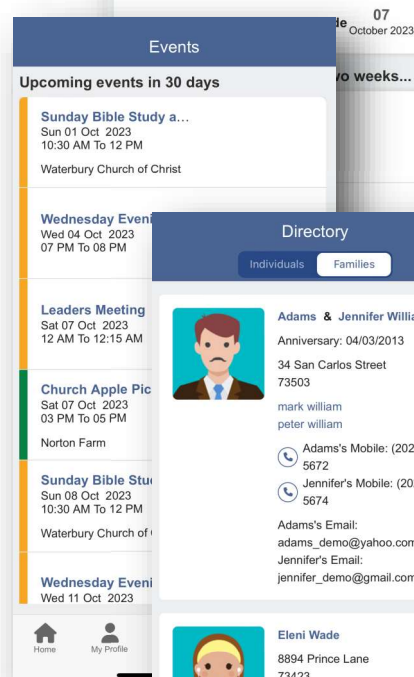

# CHURCH CONNECT

**OUR NEW CHURCH DIRECTORY...AND  
A NEW APP TO BRING US TOGETHER**

## What's in the new app?

- Online and updated **church directory** for members
- Add yourself and **make changes to your own info**
- Keep your **photos updated** easily
- **New printed directories** coming

## How do I get my info into the new directory?

Go online in your web browser to [connect.waterburychurch.org](http://connect.waterburychurch.org) and create a new account.

Fill out one of the paper forms and get it to the church admin office to join the directory

## 3 Easy Ways To Get The New App...

- Use your camera and point at the QR Code
- Go to “[connect.waterburychurch.org](http://connect.waterburychurch.org)”
- Search your App Store for:  
“Waterbury Church of Christ”